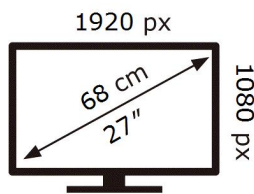

ENERG 

SAMSUNG

S27CM501EU

21 kWh/1000h

ABCDEF **G**

32 kWh/1000h

2019/2013